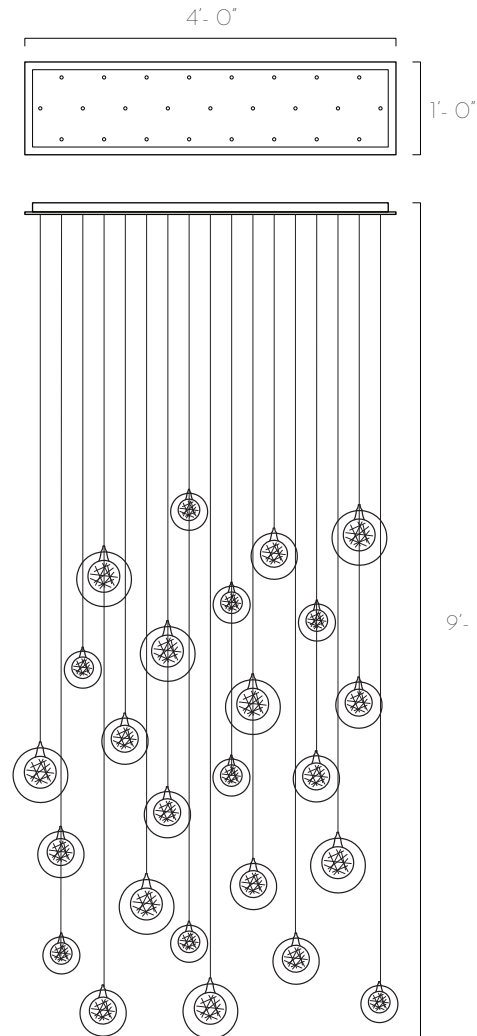

FIBERGLASS BALLS

25 CLEAR PENDANTS RECTANGULAR CHANDELIER

DESCRIPTION

A versatile and elegant multi-pendant light fixture comprising of a larger clear globe which encapsulates the smaller ball encasing a dimmable LED bulb. Great contemporary lighting for residential and commercial spaces.

TECHINCAL SPECIFICATIONS

Designed by

AM Studio Team

Category

Pendant Chandelier

Canopy Finish

Powder coated metal in Flat White/ Sparkle Silver

Canopy Size

48"L x 12"W x 1.5"H

Pendant Size

8x units of 6"D

9x units of 5"D

8x units of 4"D

Glass Colour

Clear

Total Drop